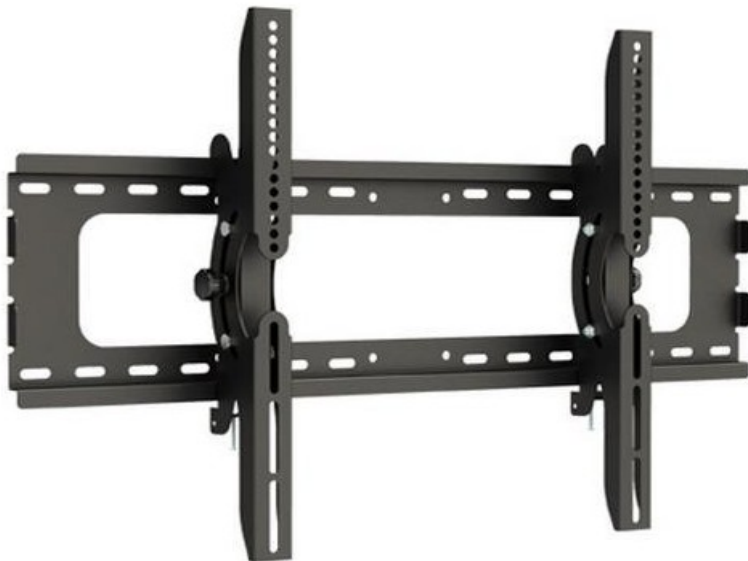

Universal LCD/Plasma/LED TV Wall Brackets

TVS-PLASMA10 – 32 TO 60inch FIXED wall bracket

- Supports up to 75kg
- VESA 100x100, 200x100, 200x200, 400x200, 400x400, 600x400

TVS-PLASMA20 – 37 TO 70inch TILT wall bracket

- Supports up to 75kg
- +15° or -15° up and down tilt
- VESA 100x100, 200x100, 200x200, 400x200, 400x400, 600x400

SPEEDY SPARES

451 Macaulay Road

ph:03 9376 1333

Kensington VIC 3031

www.speedyspares.com