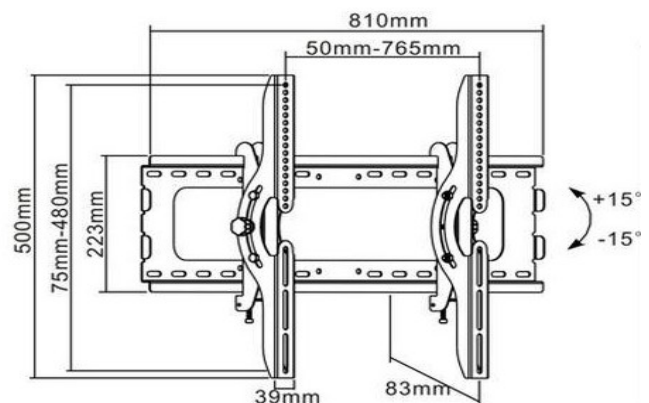

Universal LCD/Plasma/LED TV Wall Brackets

TVS-PLASMA10 – 32 TO 60inch FIXED wall bracket

- Supports up to 75kg
- VESA 100x100, 200x100, 200x200, 400x200, 400x400, 600x400

TVS-PLASMA20 – 37 TO 70inch TILT wall bracket

- Supports up to 75kg
- +15° or -15° up and down tilt
- VESA 100x100, 200x100, 200x200, 400x200, 400x400, 600x400

SPEEDY SPARES

451 Macaulay Road

ph:03 9376 1333

Kensington VIC 3031

www.speedyspares.com