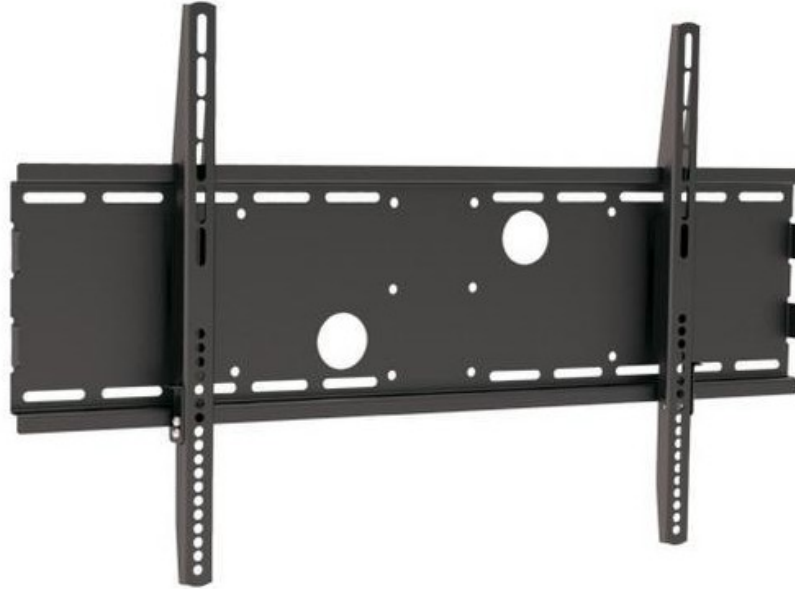

Universal LCD/Plasma/LED TV Wall Brackets

TVS-PLASMA10 – 32 TO 60inch FIXED wall bracket

- Supports up to 75kg
- VESA 100x100, 200x100, 200x200, 400x200, 400x400, 600x400

TVS-PLASMA20 – 37 TO 70inch TILT wall bracket

- Supports up to 75kg
- +15° or -15° up and down tilt
- VESA 100x100, 200x100, 200x200, 400x200, 400x400, 600x400

SPEEDY SPARES

451 Macaulay Road

ph:03 9376 1333

Kensington VIC 3031

www.speedyspares.com